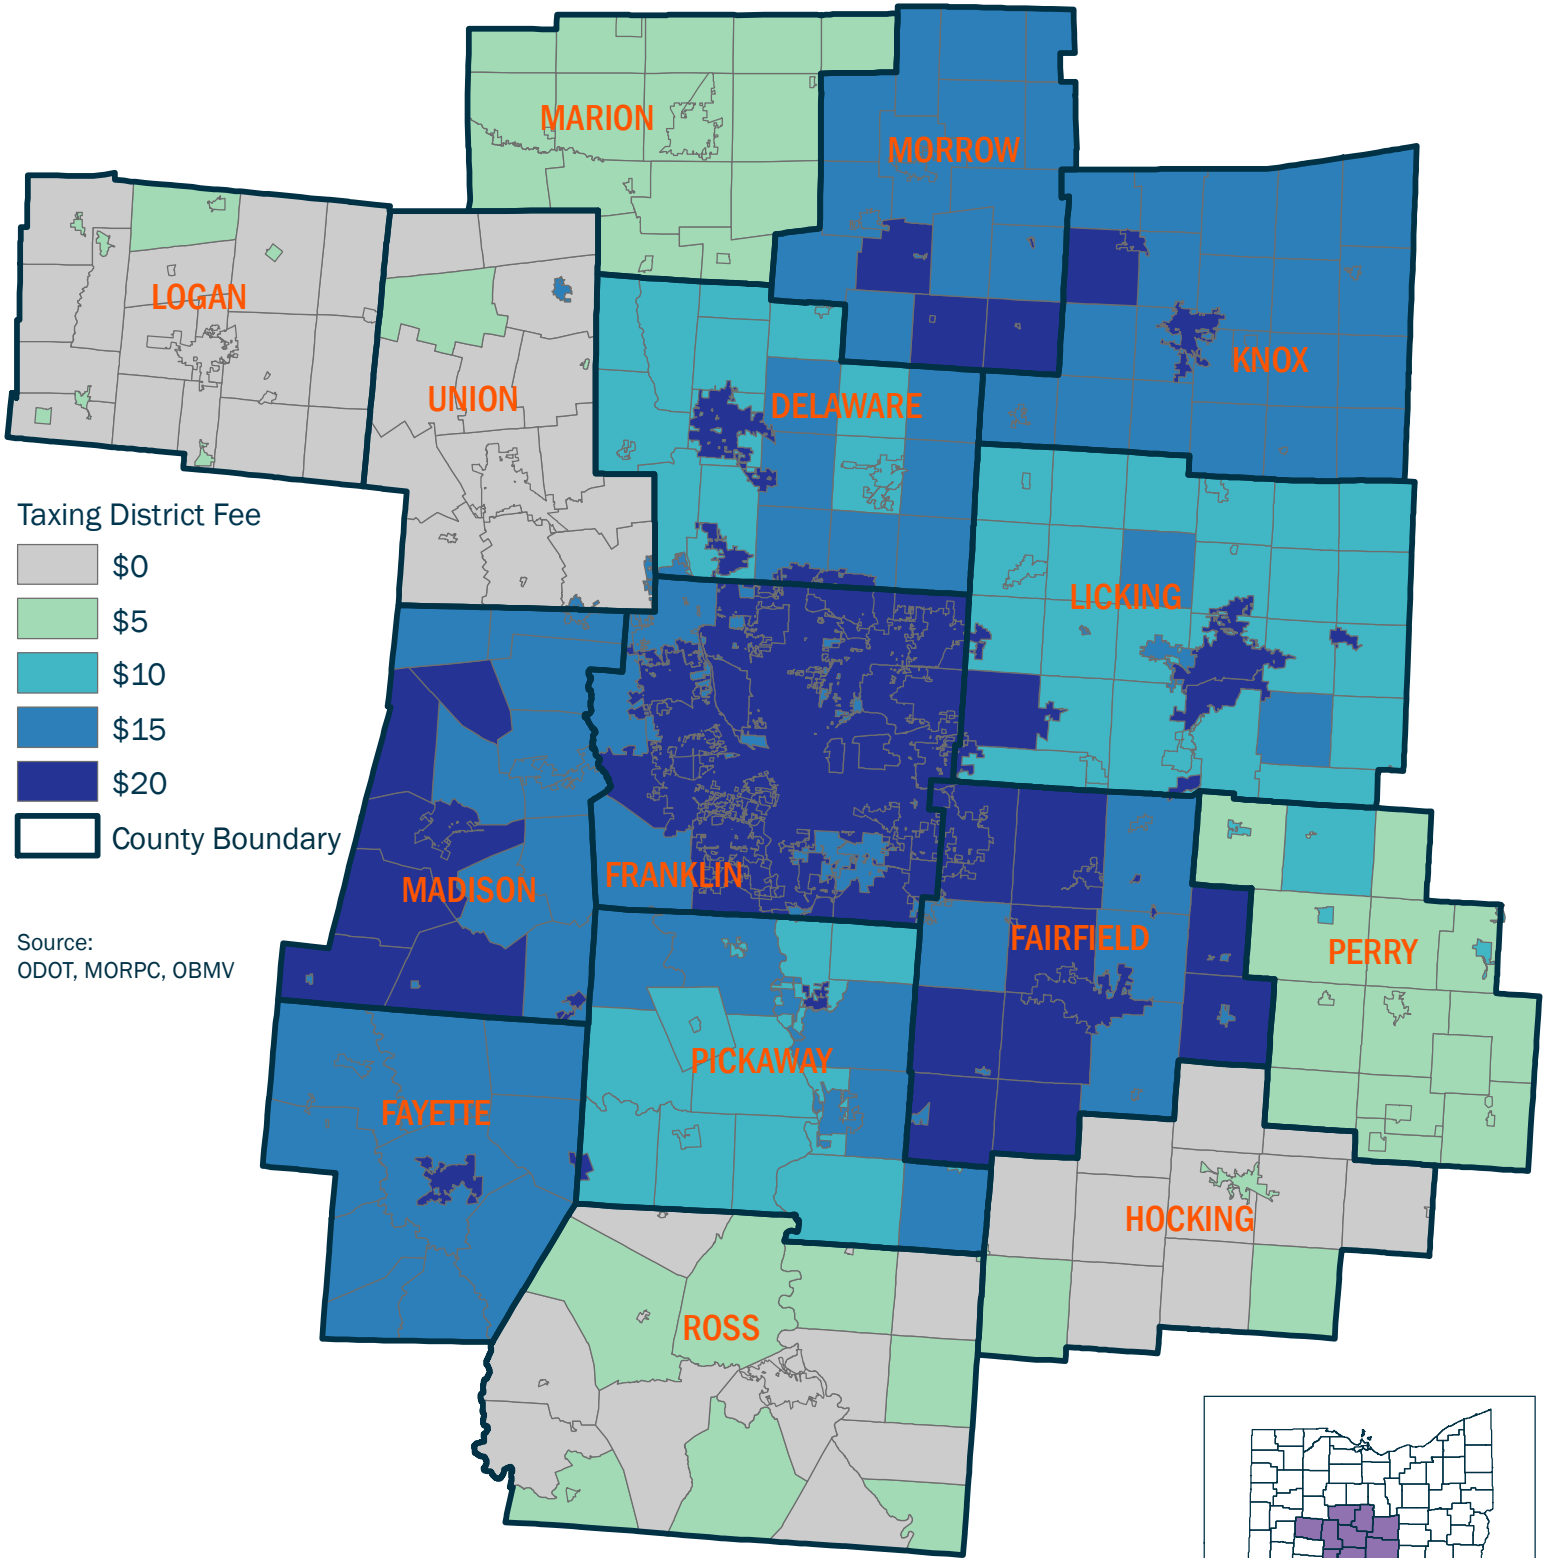

Ohio Bureau of Motor Vehicles

Taxing District Fees

2016

Taxing District Fee

- \$0
- \$5
- \$10
- \$15
- \$20
- County Boundary

Source:
ODOT, MORPC, OBMV

The information shown on this map is compiled from various sources available to us which we believe to be reliable.

N:\ArcGIS\REQUESTS\Internal\License Plate Fees Map\15cntyLicenseFees_byMunicipality.mxd
1/7/2016

0 160 320 Miles