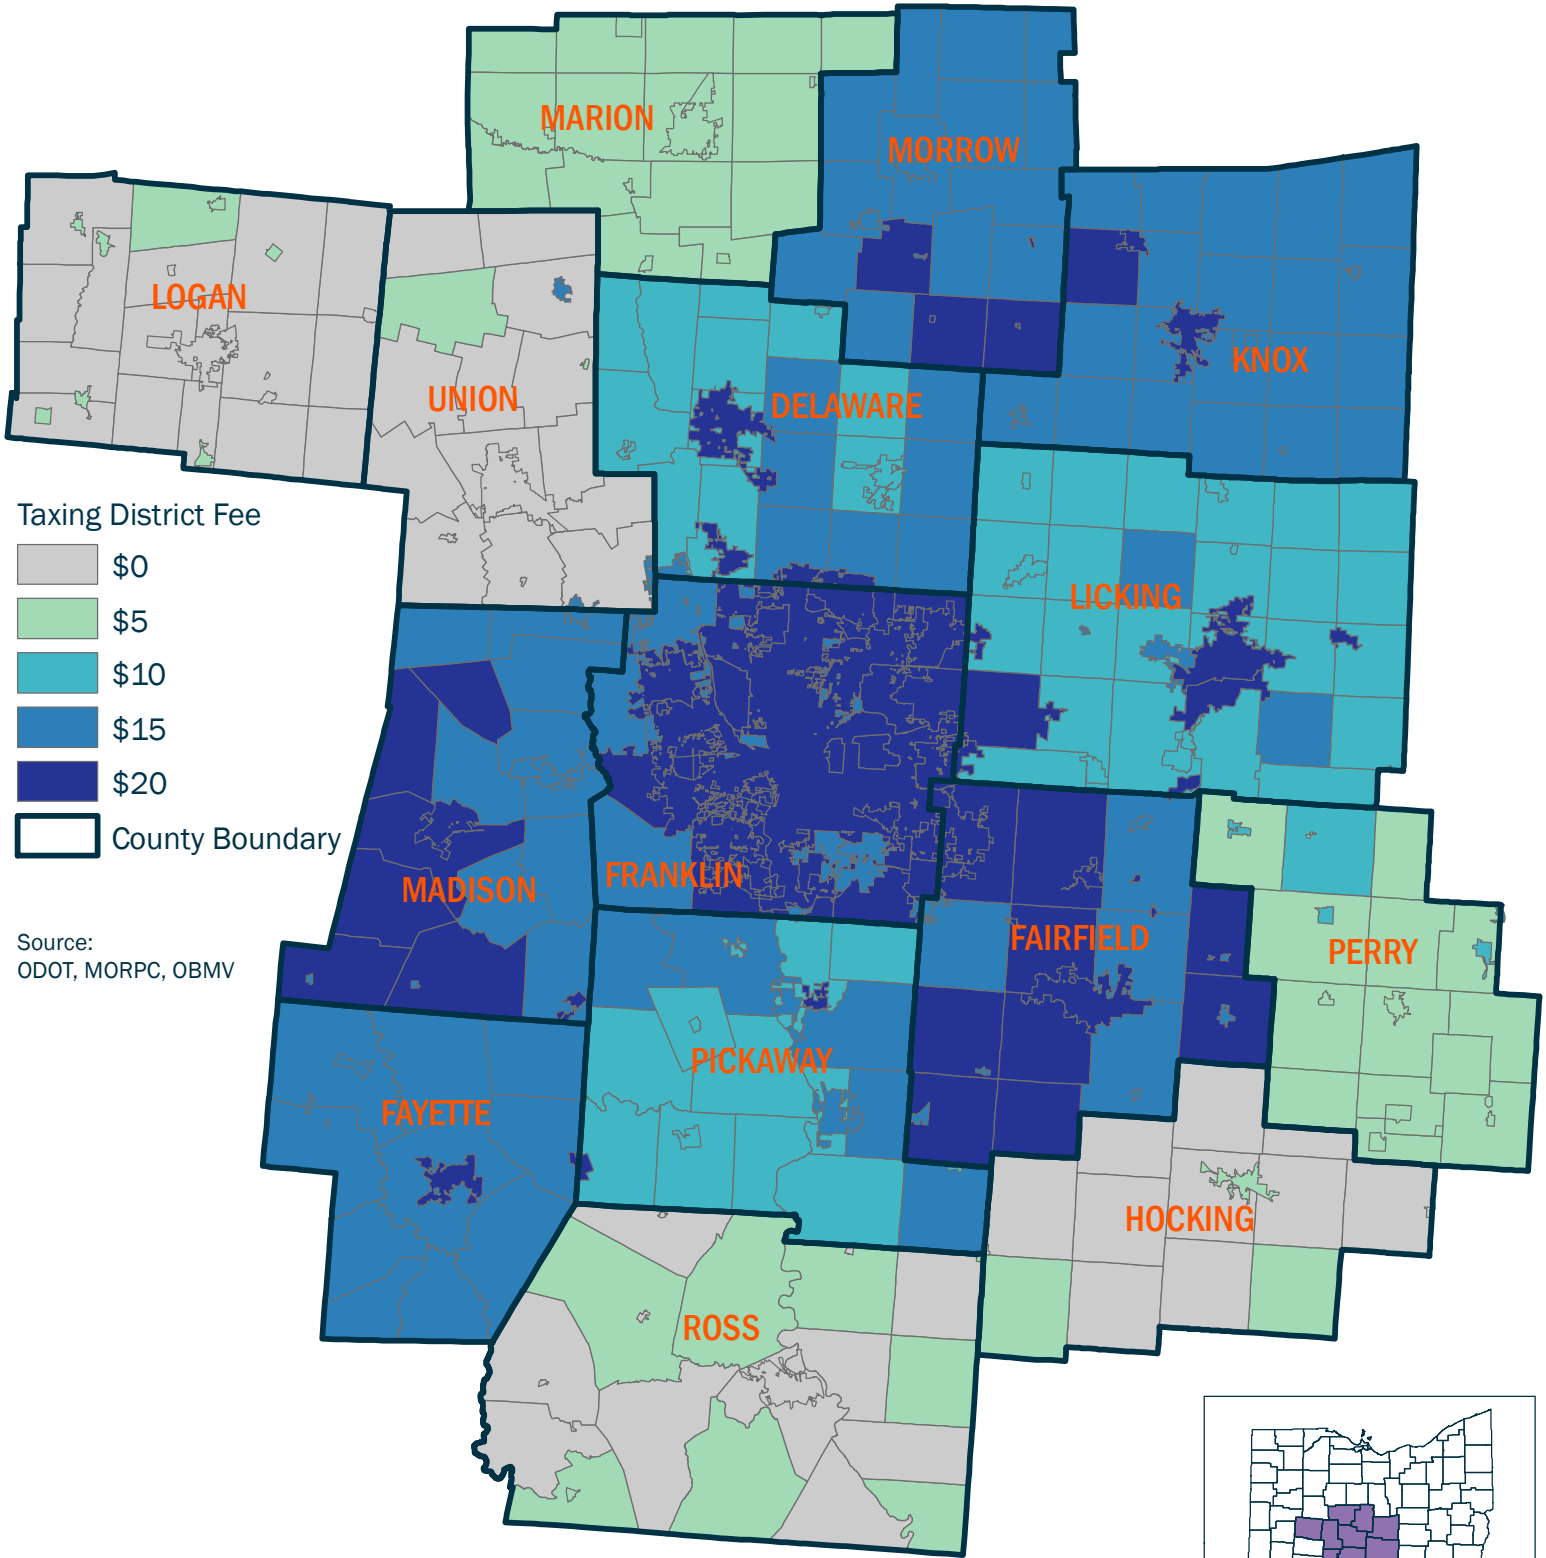

Ohio Bureau of Motor Vehicles

Taxing District Fees

2016

Taxing District Fee

- \$0
- \$5
- \$10
- \$15
- \$20
- County Boundary

Source:
ODOT, MORPC, OBMV

The information shown on this map is compiled from various sources available to us which we believe to be reliable.

N:\ArcGIS\REQUESTS\Internal\License Plate Fees Map\15cntyLicenseFees_byMunicipality.mxd
1/7/2016

0 160 320 Miles