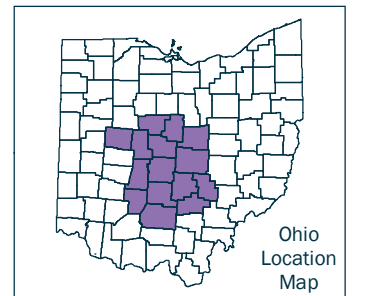

Ohio Bureau of Motor Vehicles

Taxing District Fees

2016

Taxing District Fee

- \$0
- \$5
- \$10
- \$15
- \$20
- County Boundary

Source:
ODOT, MORPC, OBMV

The information shown on this map is compiled from various sources available to us which we believe to be reliable.