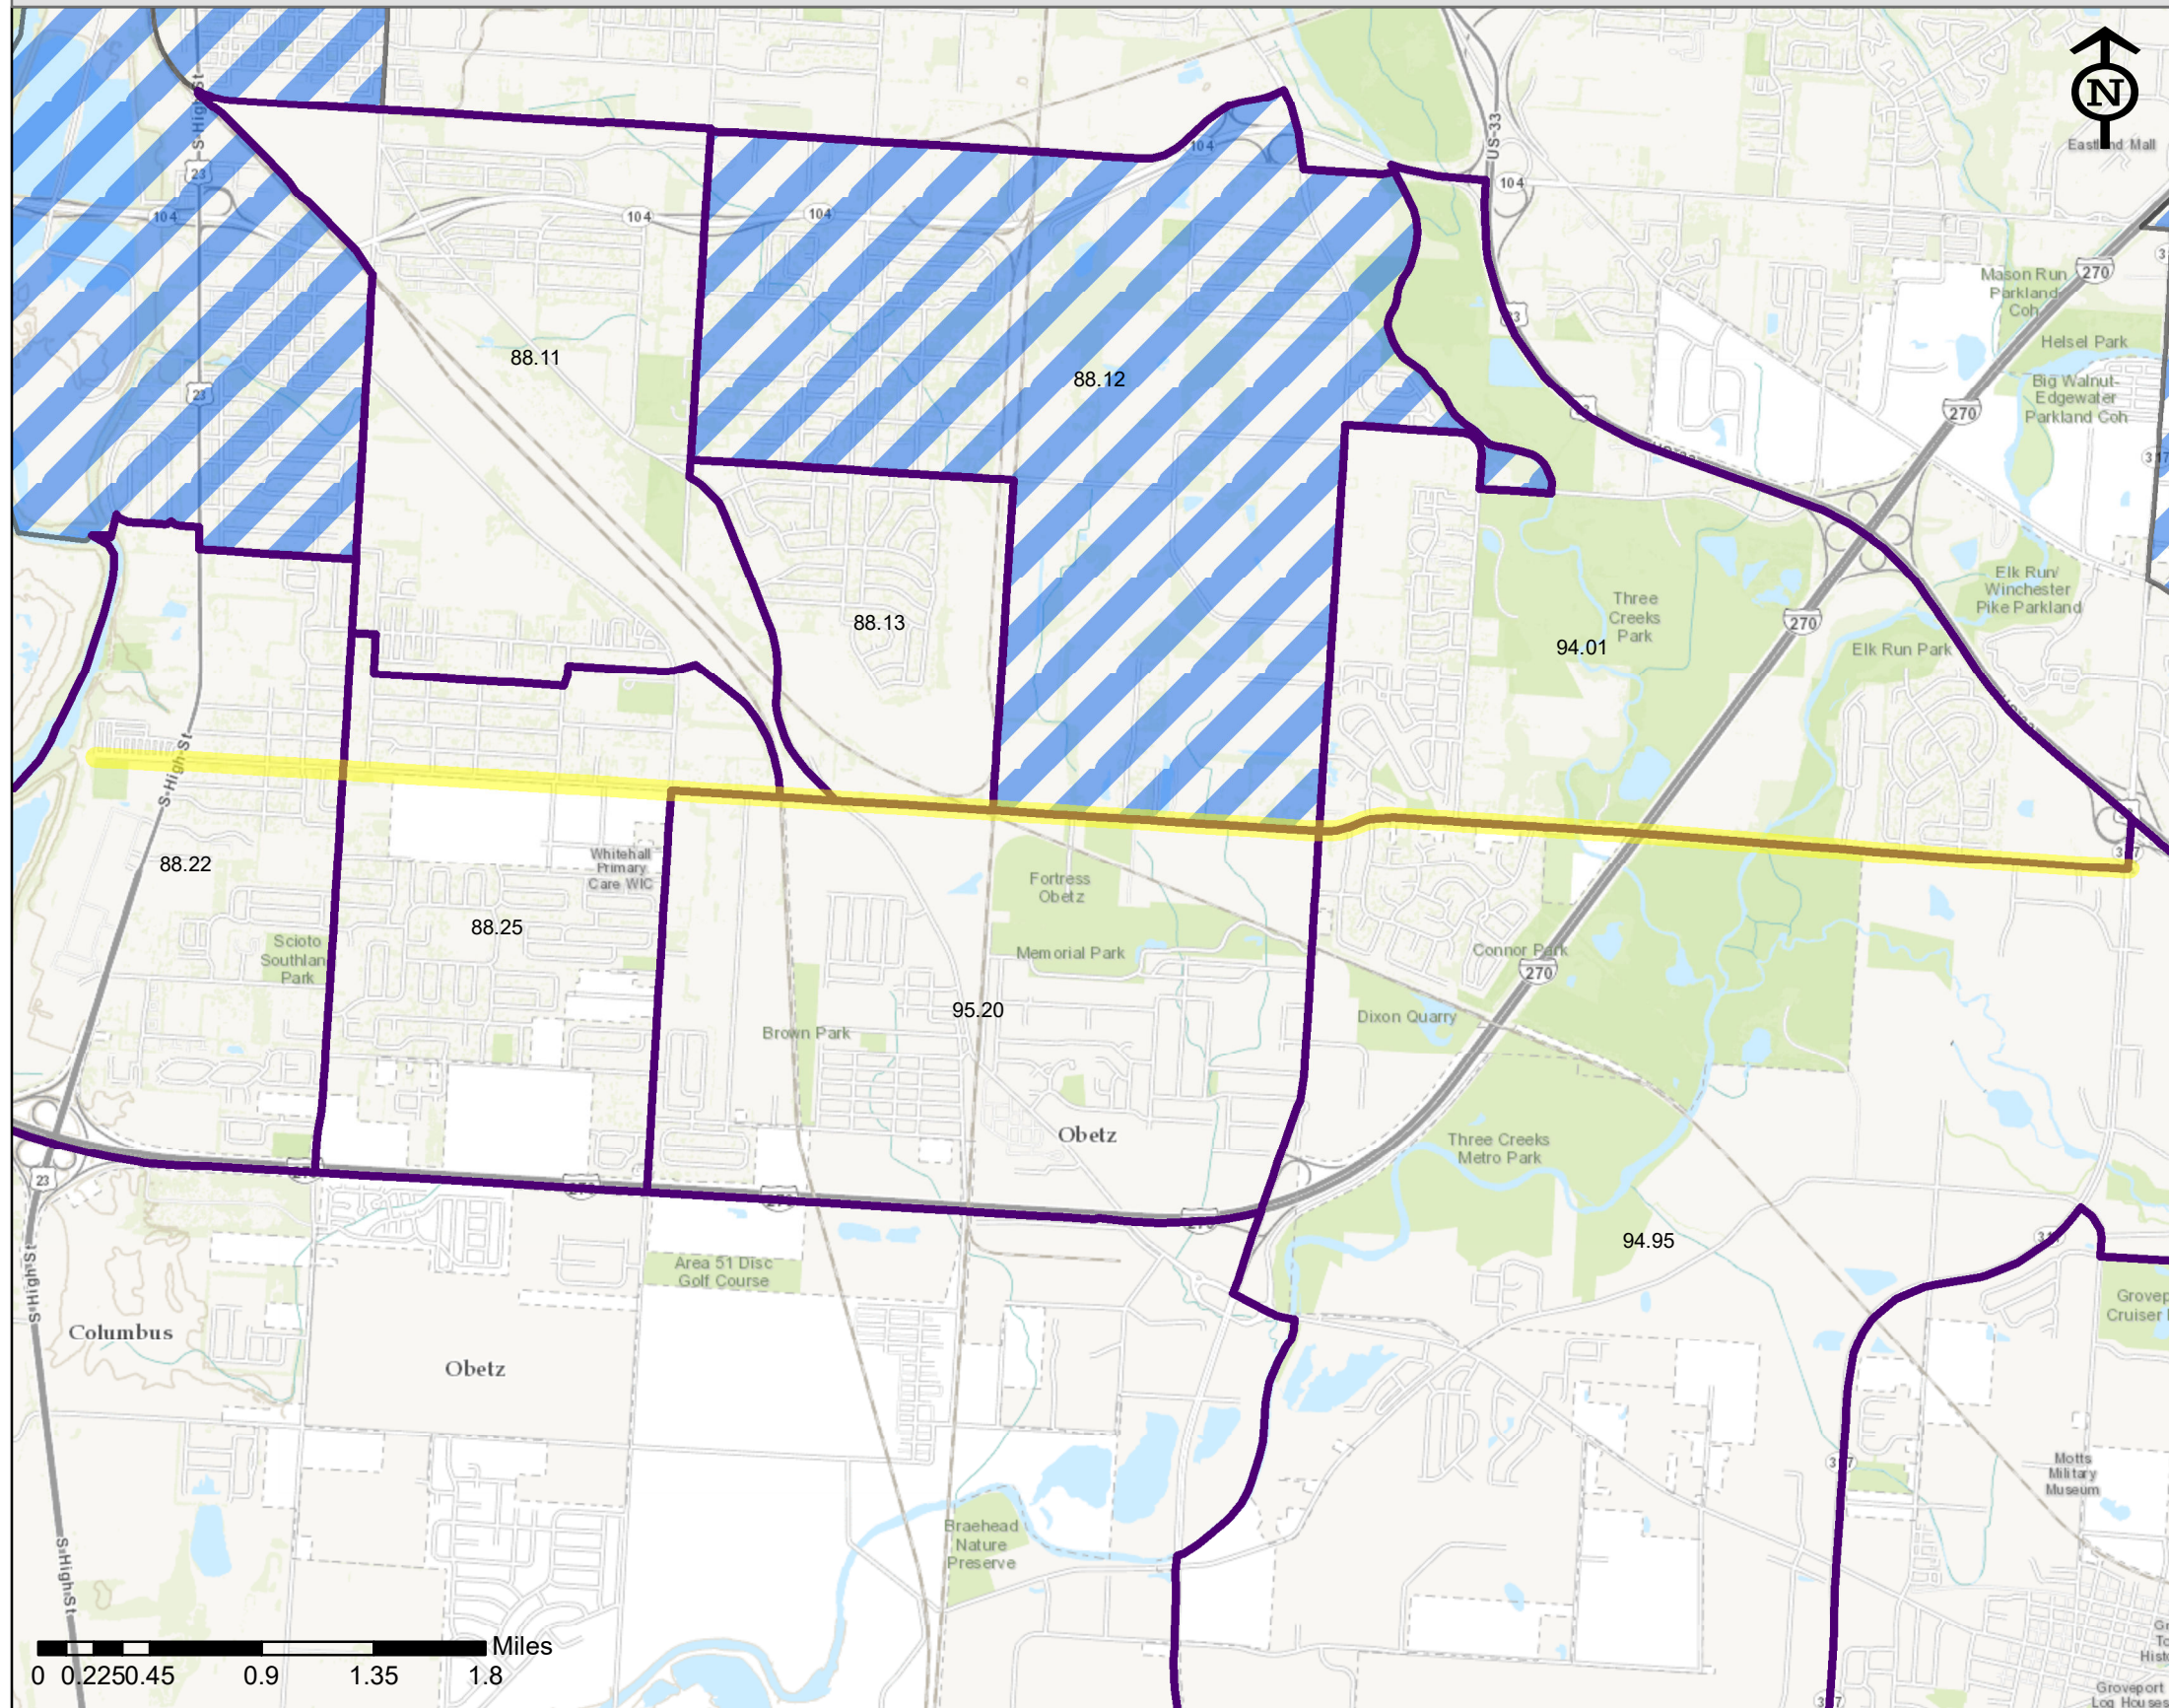

Williams Road: Historically Disadvantaged Communities Census Tracts

Legend

-  Williams Road Multimodal Corridor Planning Project
-  Williams Road Corridor Census Tracts
-  Historically Disadvantaged Communities

Disclaimer: Distances are approximate. This map has been provided as reference material and does not constitute a legally binding document. Use at your own discretion.

THE CITY OF
COLUMBUS
ANDREW J. GINTHER, MAYOR