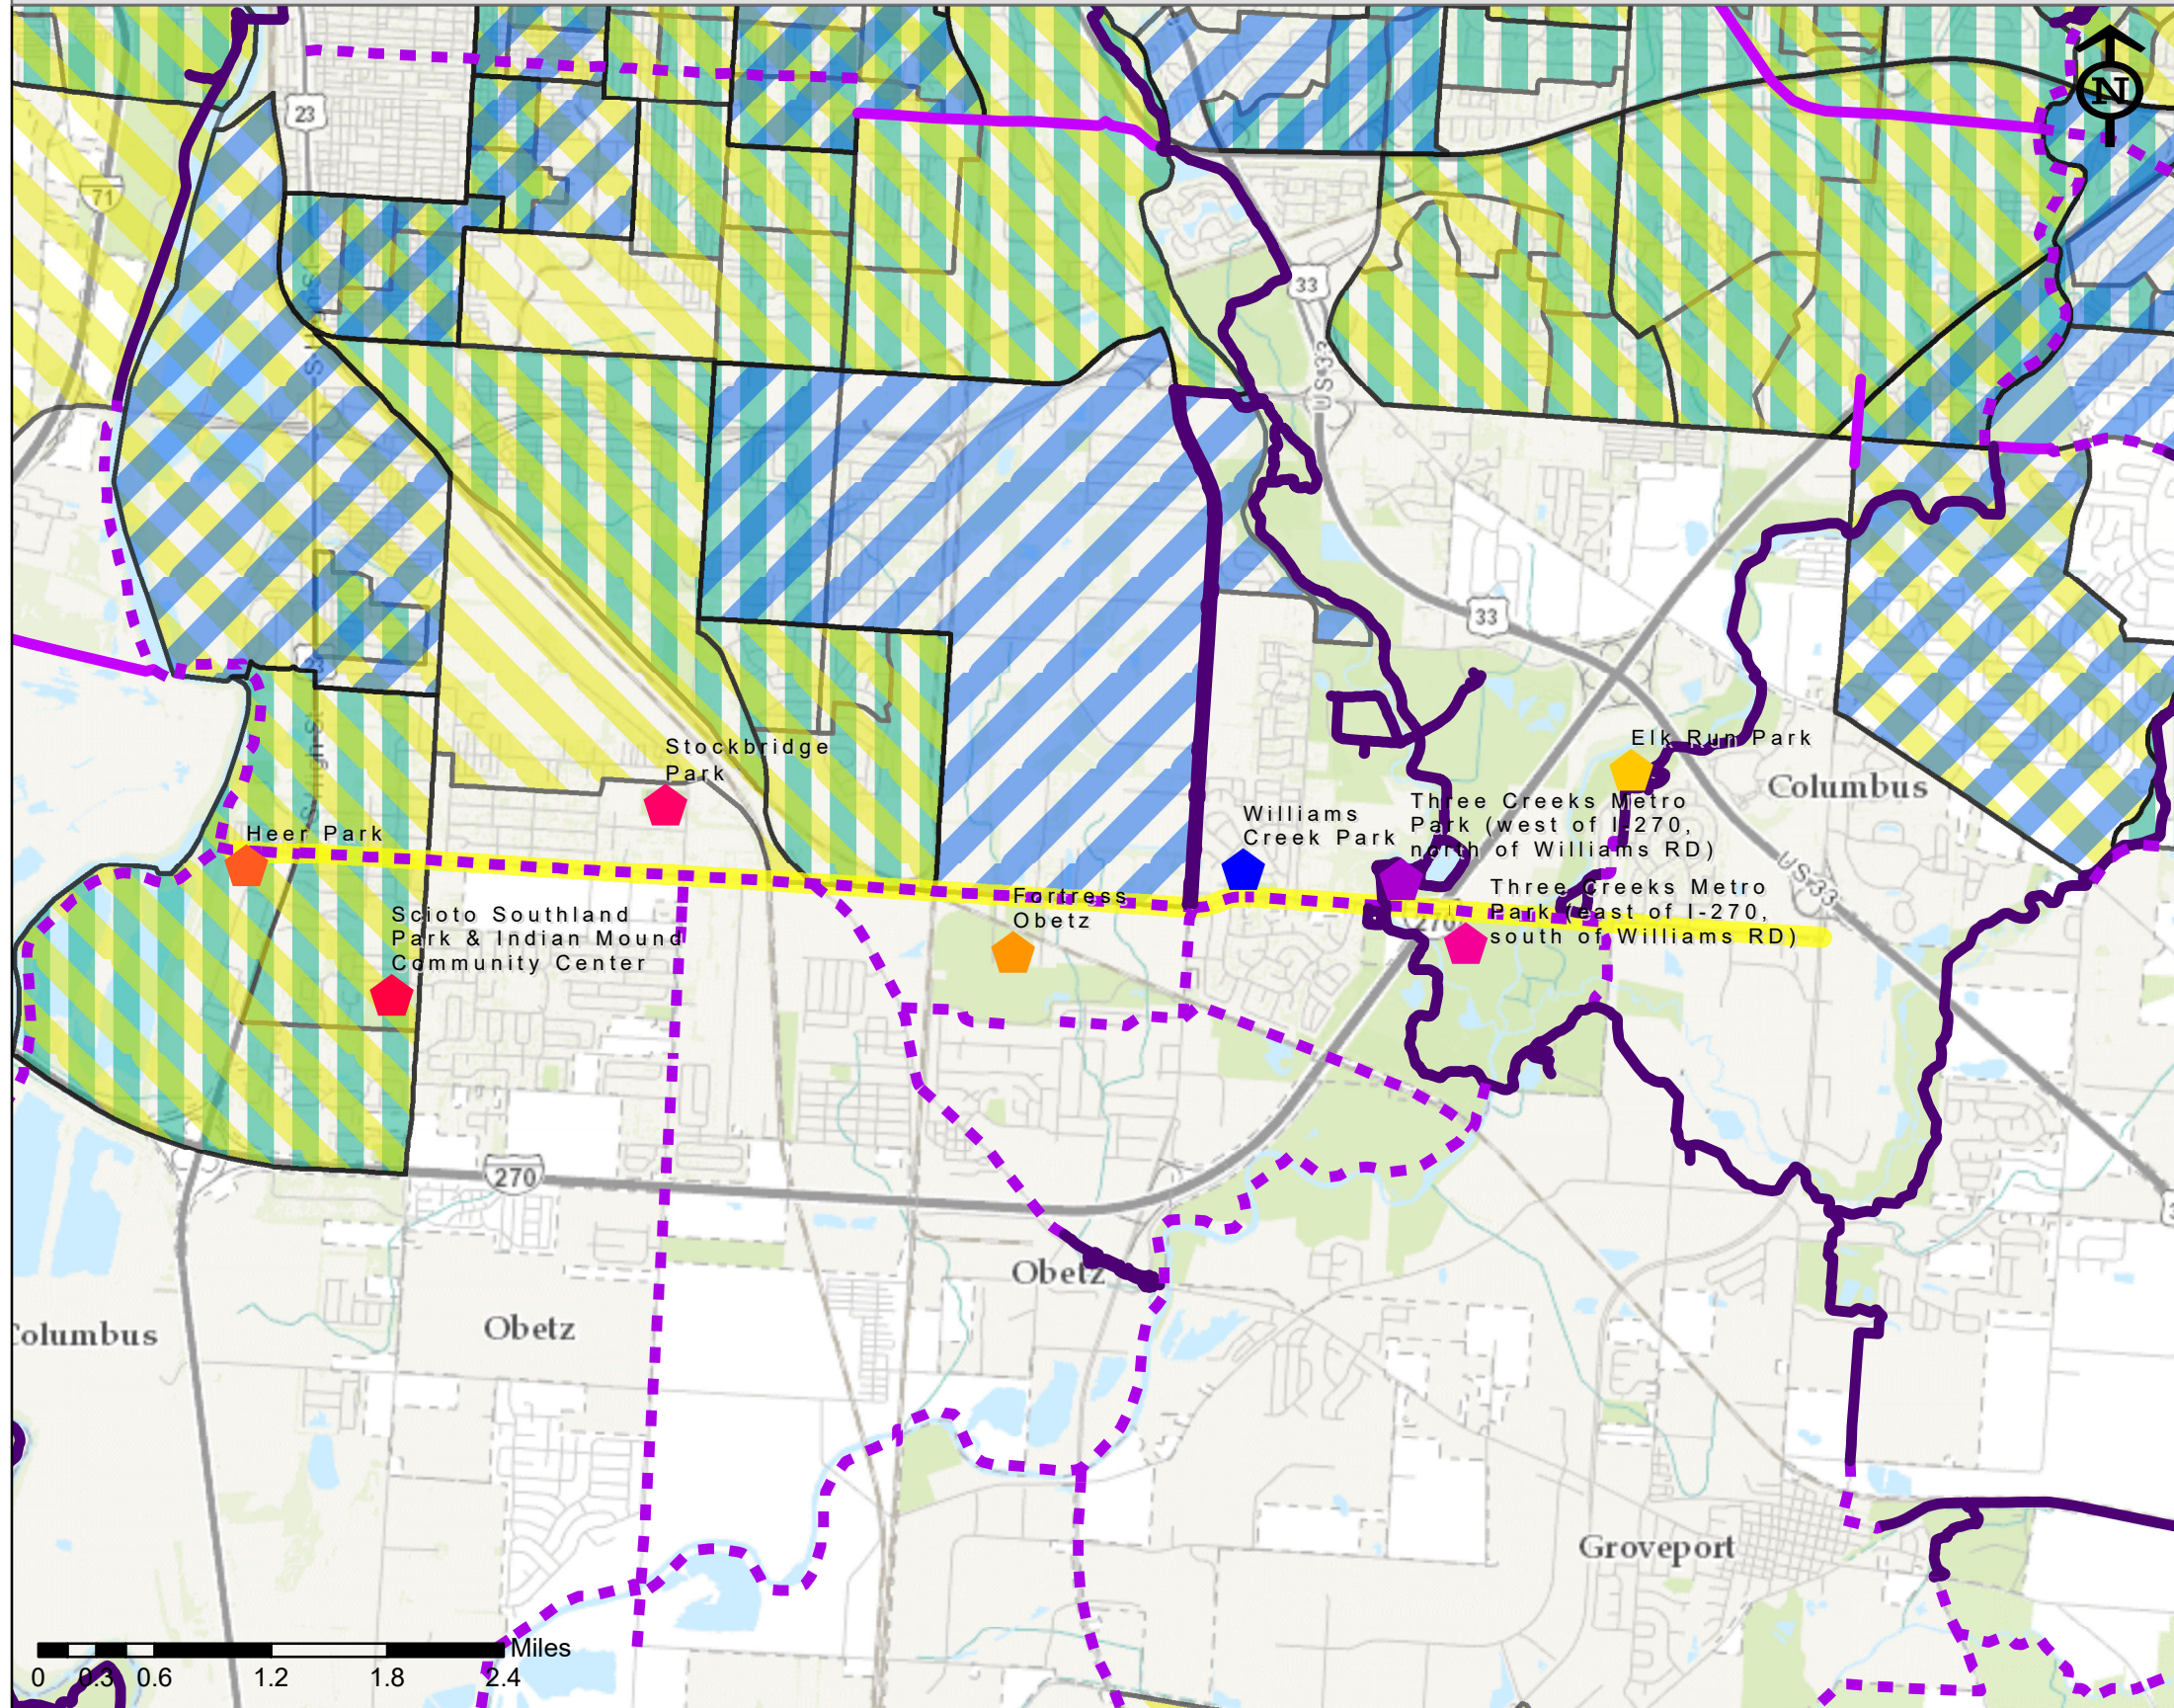

Williams Road Corridor: Corridor Parks and Greenways

Legend

Park Name

- ◆ Elk Run Park
- ◆ Fortress Obetz
- ◆ Heer Park
- ◆ Scioto Southland Park & Indian Mound Community Center
- ◆ Stockbridge Park
- ◆ Three Creeks Metro Park (east of I-270, south of Williams RD)
- ◆ Three Creeks Metro Park (west of I-270, north of Williams RD)
- ◆ Williams Creek Park

Central Ohio Greenways Trails

- Existing
- Under Construction
- Committed/Funded
- - - Proposed

Williams Road

- - - Williams Road project corridor

Persistent Poverty, HDC, or COI Areas

- ▨ Historically Disadvantaged Communities
- ▨ Persistent Poverty Areas
- ▨ Vision Zero Communities of Interest

Disclaimer: Distances are approximate. This map has been provided as reference material and does not constitute a legally binding document. Use at your own discretion.