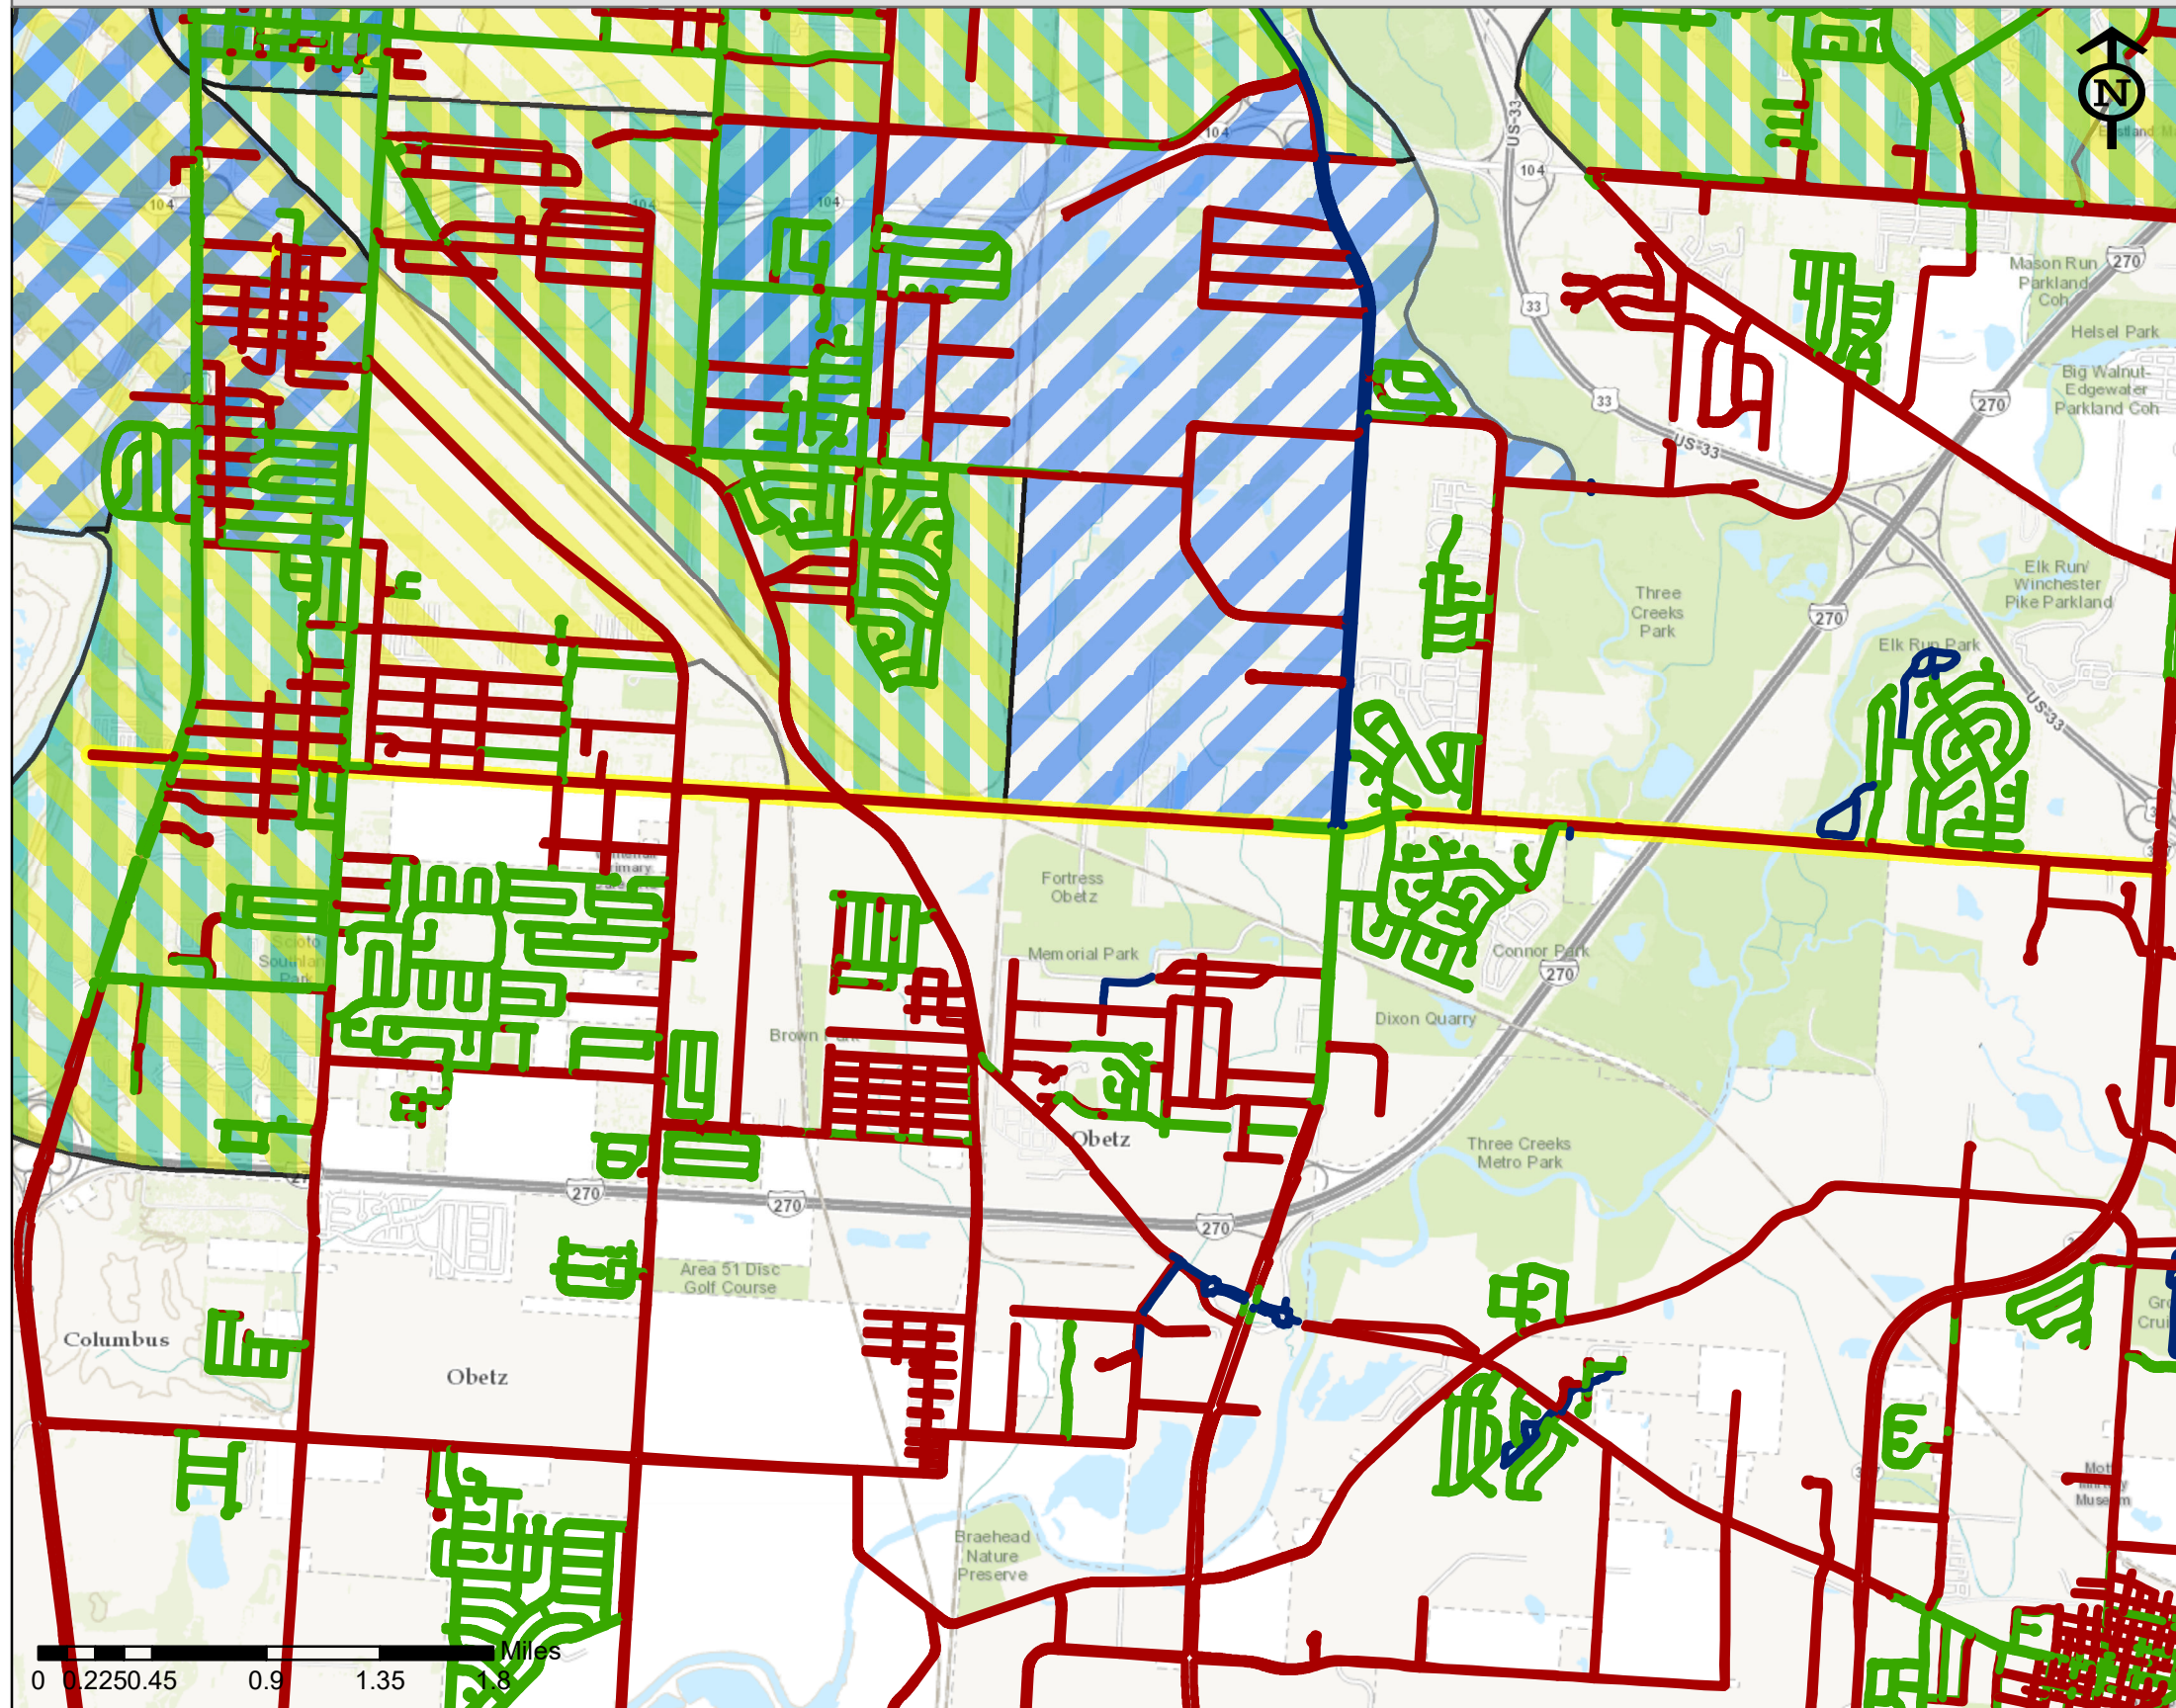

Williams Road Corridor: Existing Bicycle and Pedestrian Facilities

Disclaimer: Distances are approximate. This map has been provided as reference material and does not constitute a legally binding document. Use at your own discretion.

Legend

Bicycle and Pedestrian Facility Status

- Multi-use Path
- None
- Sidewalk
- Unknown
- Worn Path

Williams Road

- Williams Road project corridor

Persistent Poverty, HDC, or COI Areas

- Historically Disadvantaged Communities
- Persistent Poverty Areas
- Vision Zero Communities of Interest

— Multi-use Path

— None

— Sidewalk

— Unknown

— Worn Path

Williams Road

— Williams Road project corridor

Persistent Poverty, HDC, or COI Areas

 Historically Disadvantaged Communities

 Persistent Poverty Areas

 Vision Zero Communities of Interest

Disclaimer: Distances are approximate. This map has been provided as reference material and does not constitute a legally binding document. Use at your own discretion.