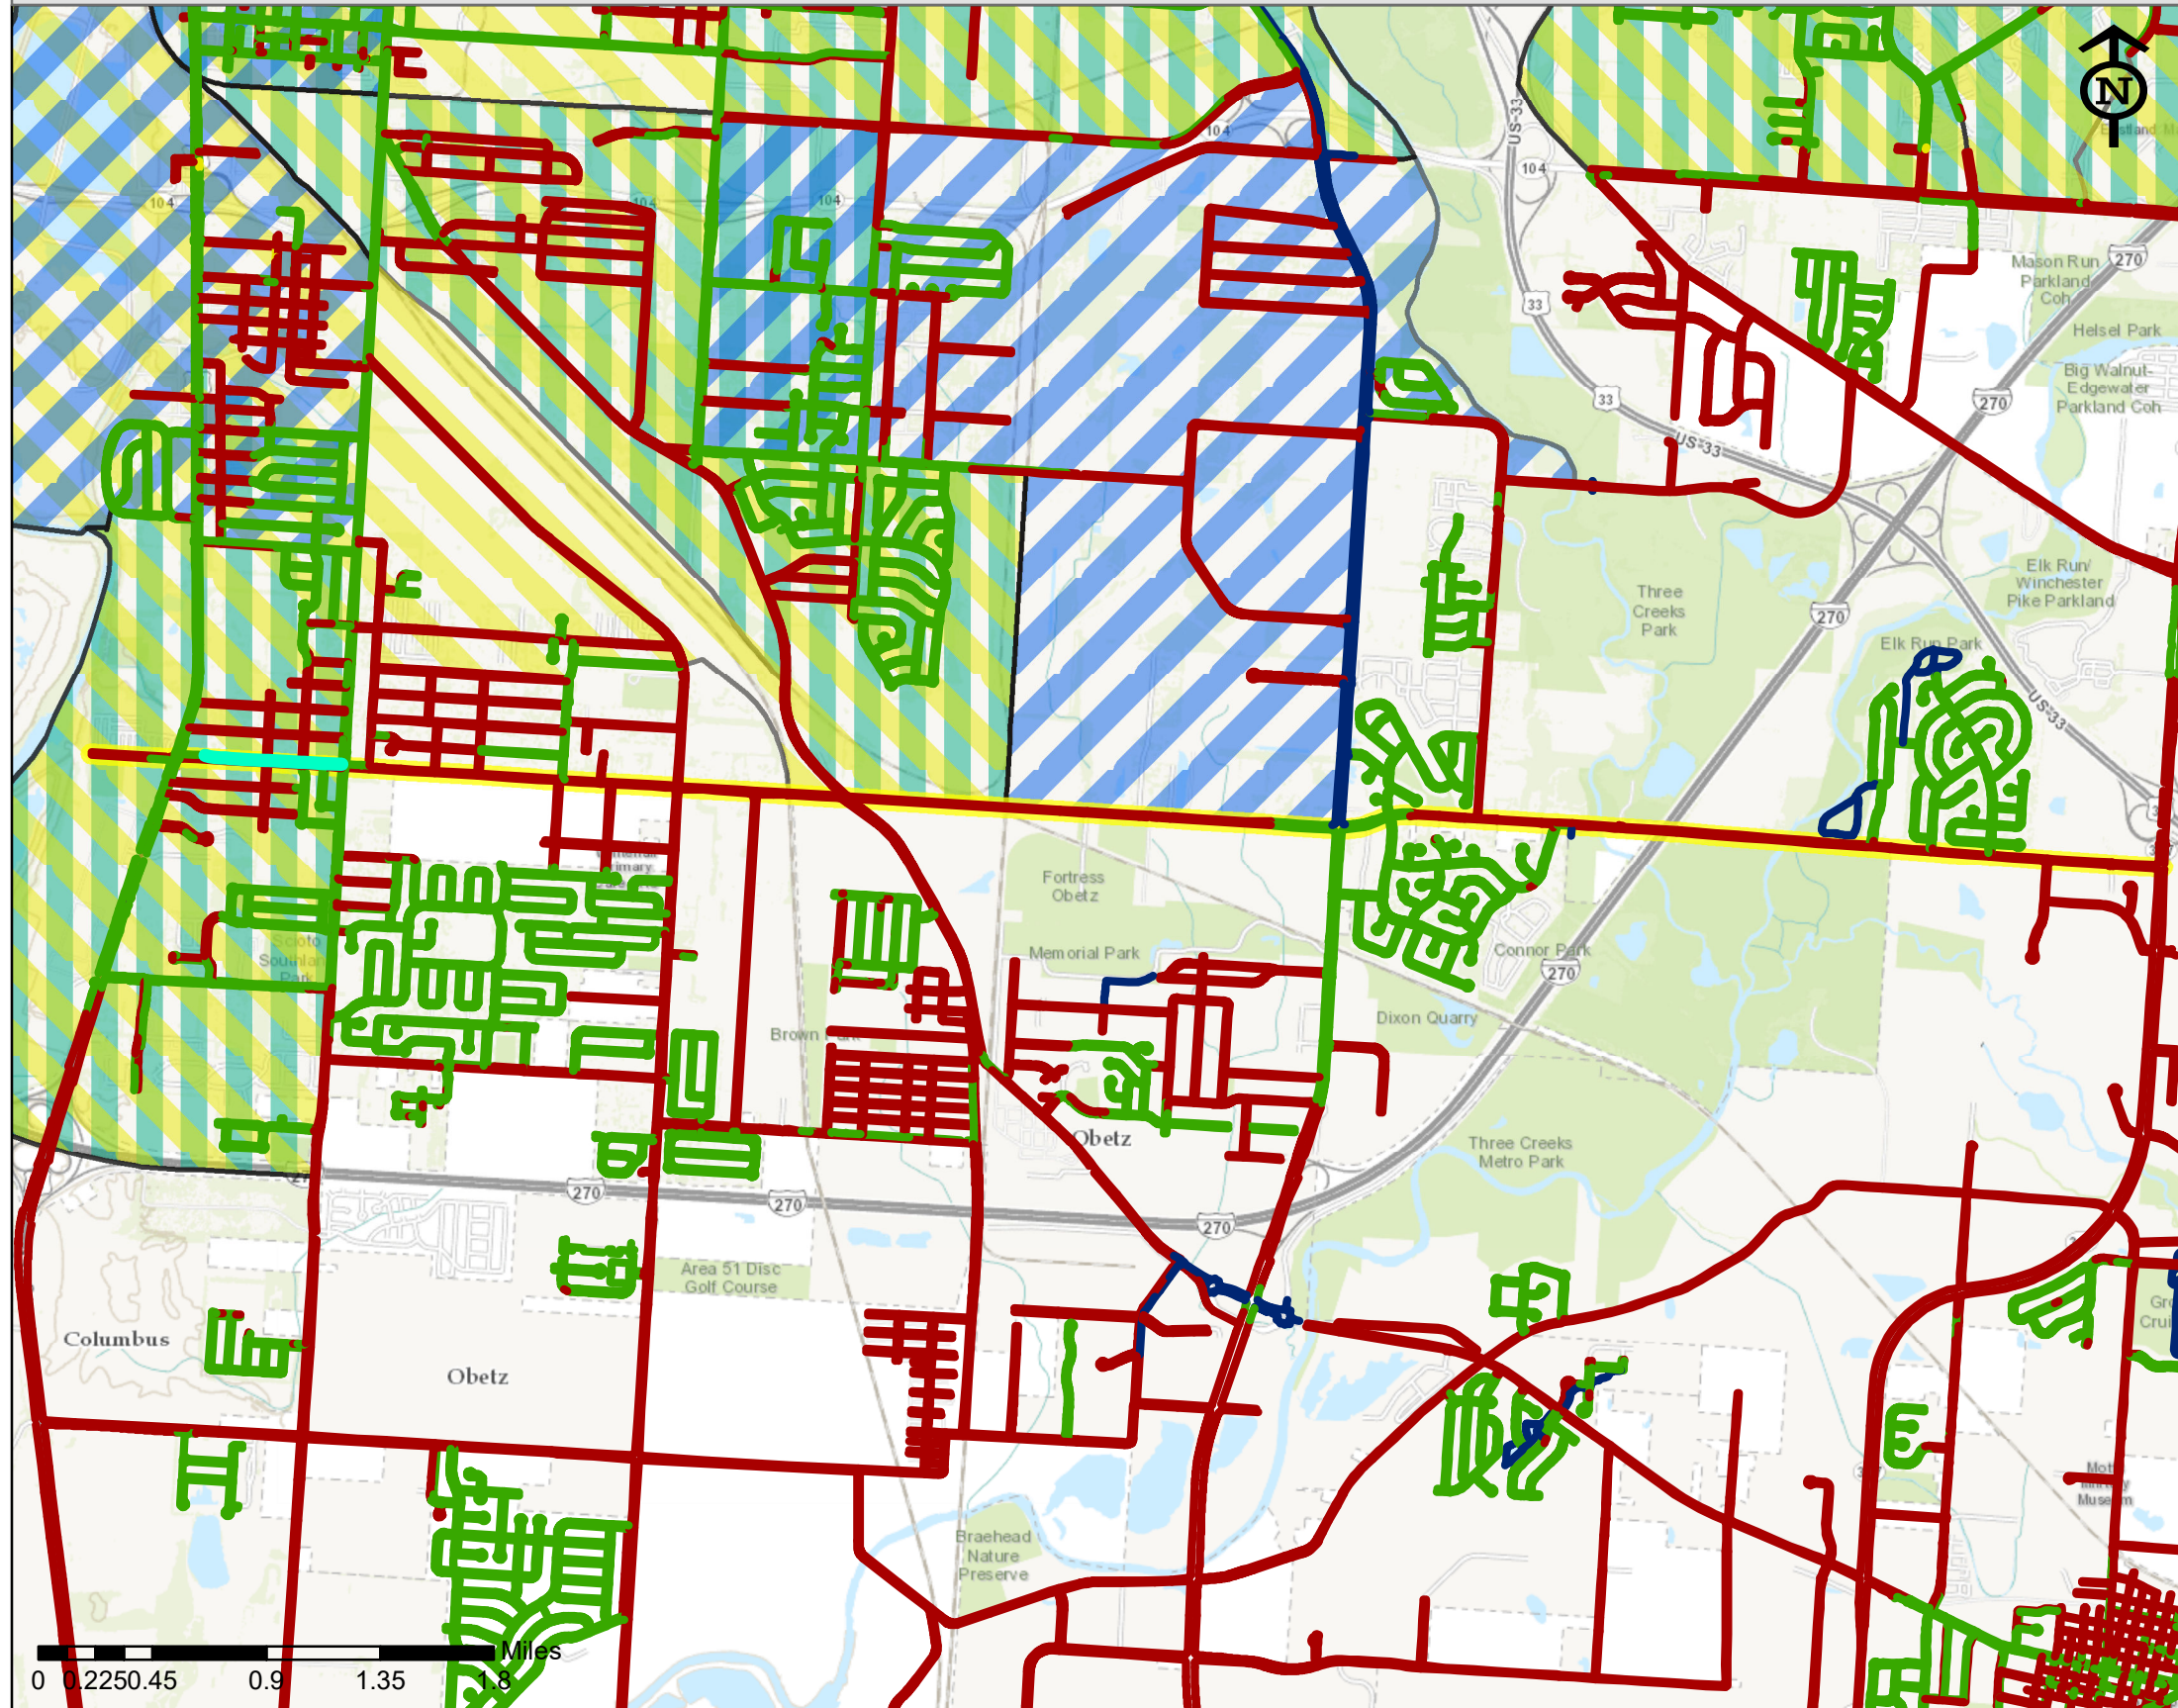

Williams Road Corridor: Planned Sidewalk Project

Legend

— Planned Williams Road sidewalk project

Bicycle and Pedestrian Facility Status

— Multi-use Path

— None

— Sidewalk

— Unknown

— Worn Path

Williams Road

— Williams Road project corridor

Persistent Poverty, HDC, or COI Areas

Historically Disadvantaged Communities

Persistent Poverty Areas

Vision Zero Communities of Interest

Disclaimer: Distances are approximate. This map has been provided as reference material and does not constitute a legally binding document. Use at your own discretion.

THE CITY OF
COLUMBUS
ANDREW J. GINTHER, MAYOR

DEPARTMENT OF
PUBLIC SERVICE