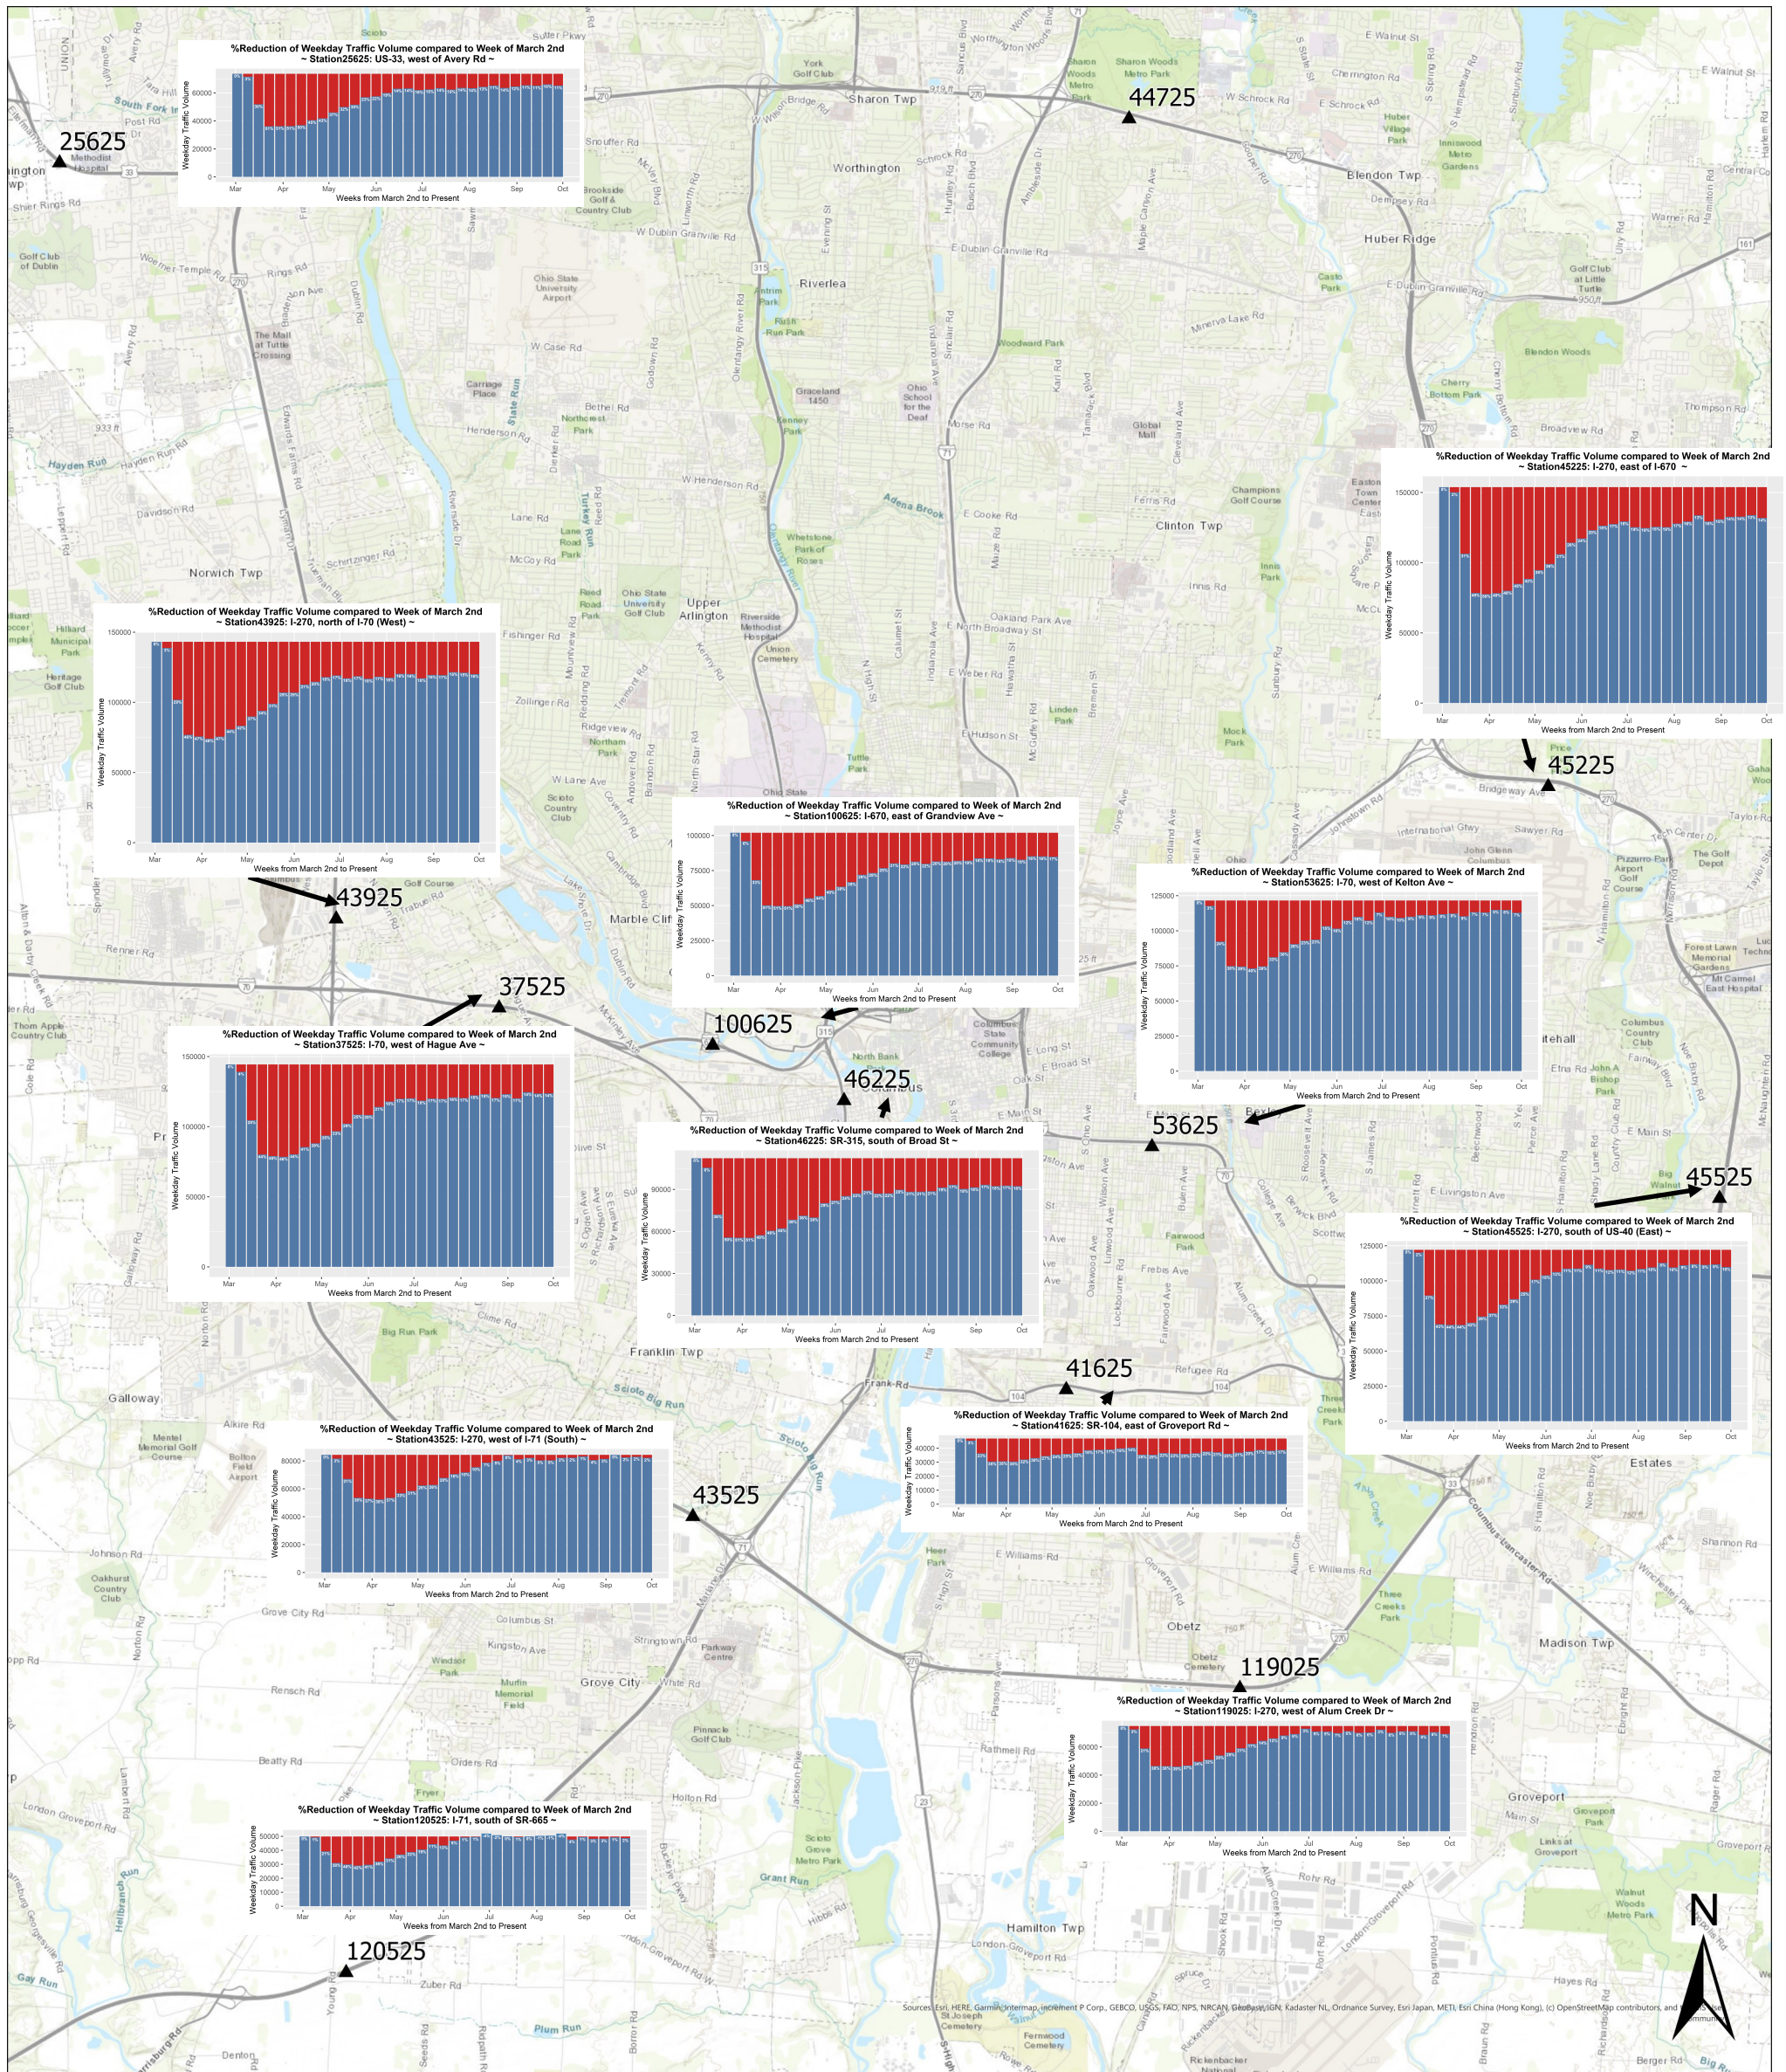

Franklin Co: Weekly Average Traffic Volume and Percent Reduction from 1st Week of March Week of March 2 through Present

The information shown on this map is compiled from various sources made available to us which we believe to be reliable.

Oct-05- 2020

Data source: ODOT TDMS TMC