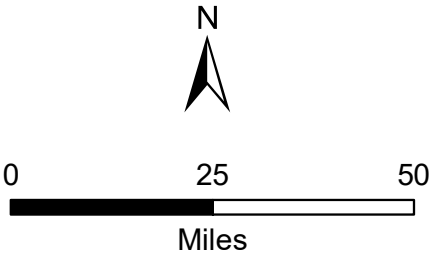

Ohio Bureau of Motor Vehicles Permissive License Plate Fees 2019

Additional County-wide \$5

Taxing District Fees

- \$0
- \$5
- \$10
- \$15
- \$20
- \$25

Source:
ODOT, MORPC, OBMV, CEAO

The information shown on this map is compiled from various sources available to us which we believe to be reliable.
N:\ArcGIS\REQUESTS\Internal\License Plate Fees Map\OHIO_LicenseFees_byMunicipality_2019_five dollar license plate tax.mxd
2/19/2019