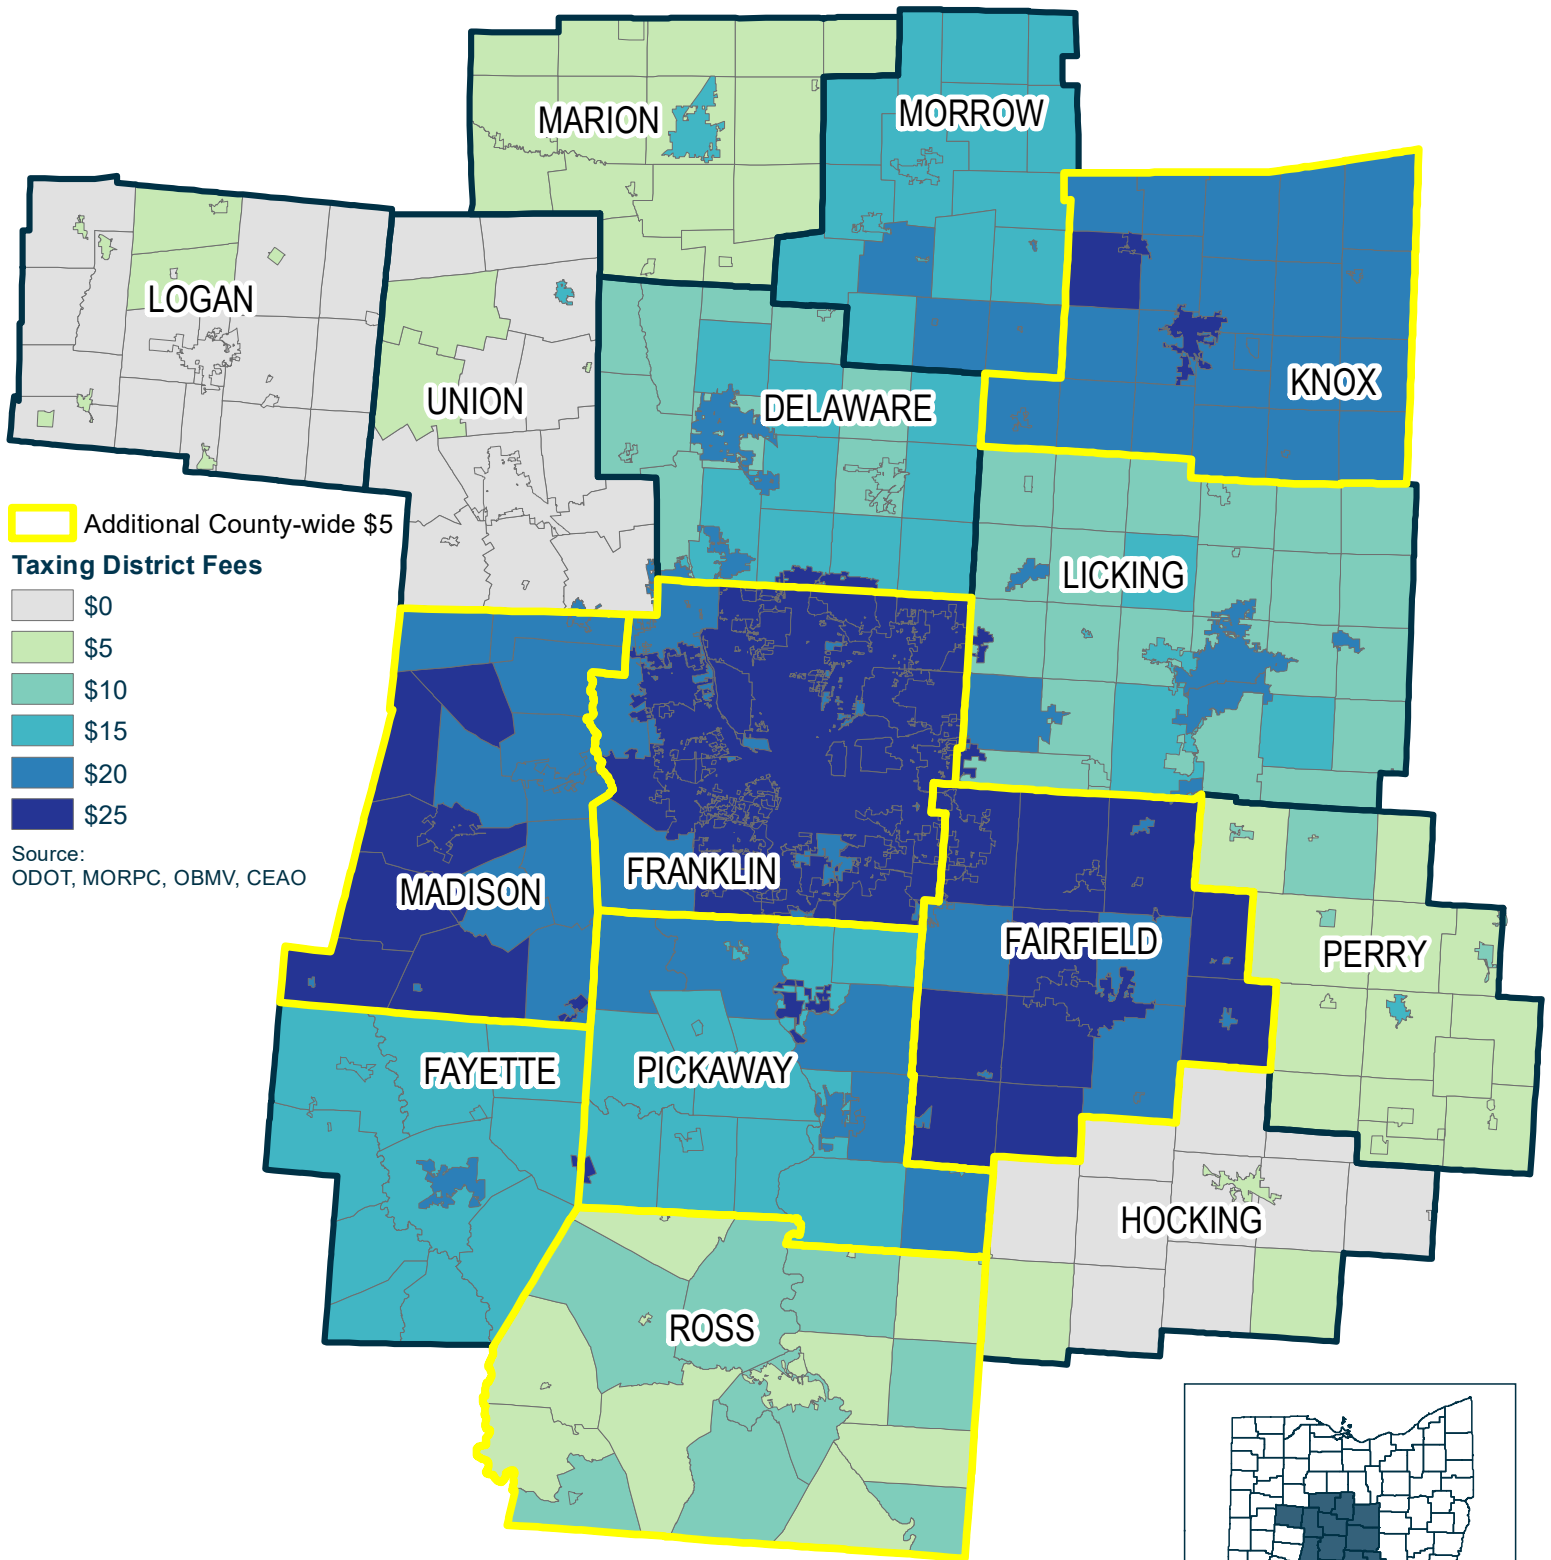

Ohio Bureau of Motor Vehicles Permissive License Plate Fees

2019

The information shown on this map is compiled from various sources available to us which we believe to be reliable.

N:\ArcGIS\REQUESTS\Internal\License Plate Fees Map\15cntyLicenseFees_byMunicipality_2019_\$5 fee.mxd
2/19/2019

Ohio Bureau of Motor Vehicles Permissive License Plate Fees 2019

Additional County-wide \$5

Taxing District Fees

- \$0
- \$5
- \$10
- \$15
- \$20
- \$25

Source:
ODOT, MORPC, OBMV, CEAO

The information shown on this map is compiled from various sources available to us which we believe to be reliable.
N:\ArcGIS\REQUESTS\Internal\License Plate Fees Map\OHIO_LicenseFees_byMunicipality_2019_five dollar license plate tax.mxd
2/19/2019