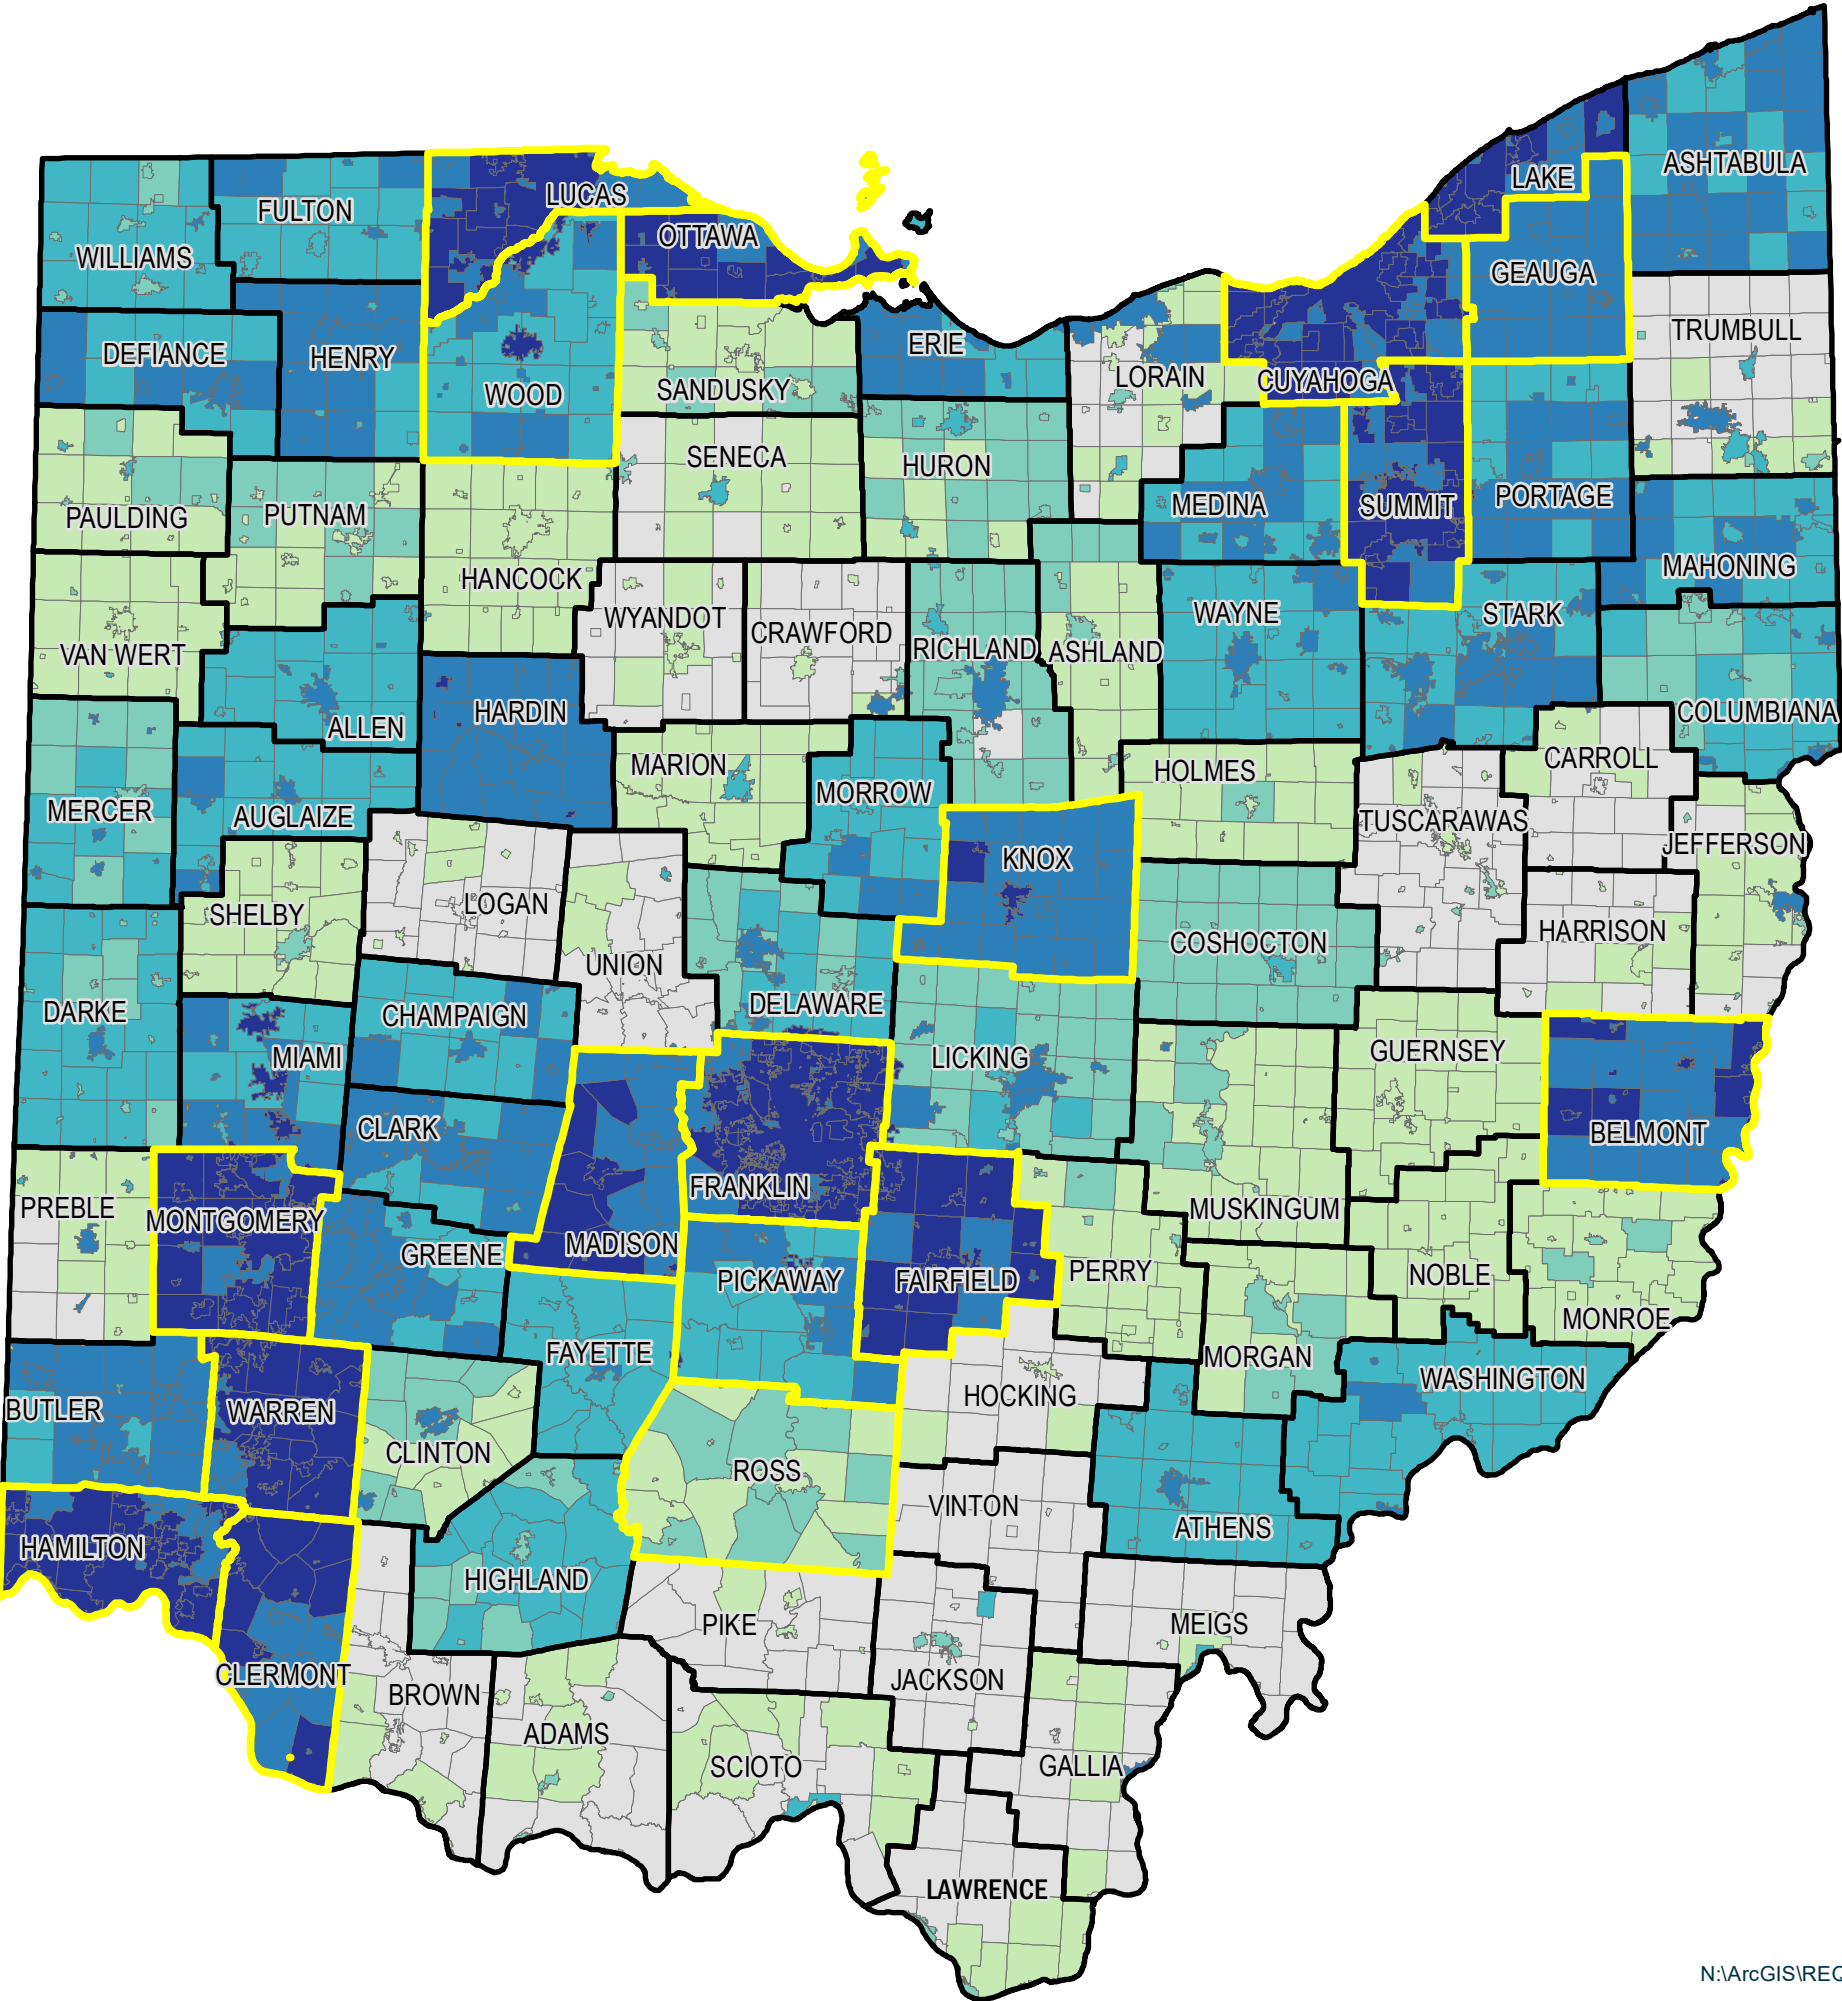

Ohio Bureau of Motor Vehicles Permissive License Plate Fees

2019

The information shown on this map is compiled from various sources available to us which we believe to be reliable.

N:\ArcGIS\REQUESTS\Internal\License Plate Fees Map\15cntyLicenseFees_byMunicipality_2019_\$5 fee.mxd
2/19/2019

Ohio Bureau of Motor Vehicles Permissive License Plate Fees 2019

Additional County-wide \$5

Taxing District Fees

- \$0
- \$5
- \$10
- \$15
- \$20
- \$25

Source:
ODOT, MORPC, OBMV, CEAO

The information shown on this map is compiled from various sources available to us which we believe to be reliable.
N:\ArcGIS\REQUESTS\Internal\License Plate Fees Map\OHIO_LicenseFees_byMunicipality_2019_five dollar license plate tax.mxd
2/19/2019